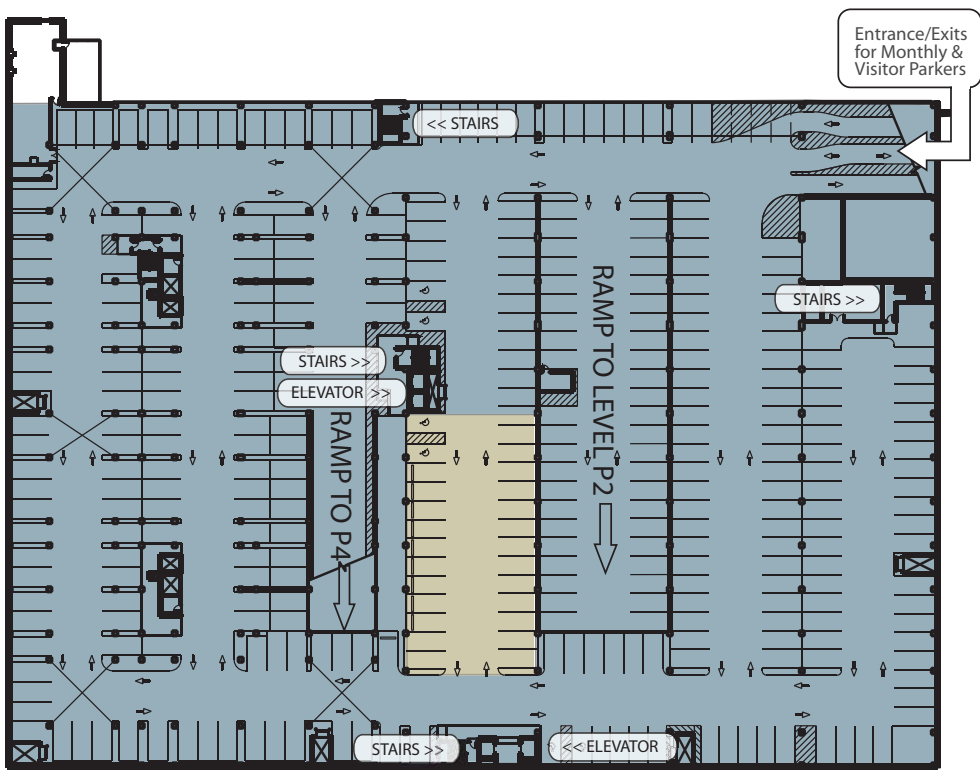

P2

Garage B Level P2

- P5 ORANGE**
 - The Towers
 - Metro 1 Office Building
 - Belcrest Road
- P4 PURPLE**
 - Royale 14 Theatre, Restaurants
 - Independence Plaza
 - America Boulevard
 - Express Pay Station
- P3 RED**
 - Parking
- P2 GREEN**
 - Parking
- P1 BLUE**
 - Parking

- VISITOR PARKING ZONE
- ONE INDEPENDENCE PLAZA RESERVED PARKING

P3

Garage B Level P3

- P5 ORANGE**
 - The Towers
 - Metro 1 Office Building
 - Belcrest Road
- P4 PURPLE**
 - Royale 14 Theatre, Restaurants
 - Independence Plaza
 - America Boulevard
 - Express Pay Station
- P3 RED**
 - Parking
- P2 GREEN**
 - Parking
- P1 BLUE**
 - Parking

- VISITOR PARKING ZONE
- PLAZA LOFTS 22 RESERVED PARKING

P4

Garage B Level P4

- P5 ORANGE**
 - The Towers
 - Metro 1 Office Building
 - Belcrest Road
- P4 PURPLE**
 - Royale 14 Theatre, Restaurants
 - Independence Plaza
 - America Boulevard
 - Express Pay Station
- P3 RED**
 - Parking
- P2 GREEN**
 - Parking
- P1 BLUE**
 - Parking

VISITOR PARKING ZONE