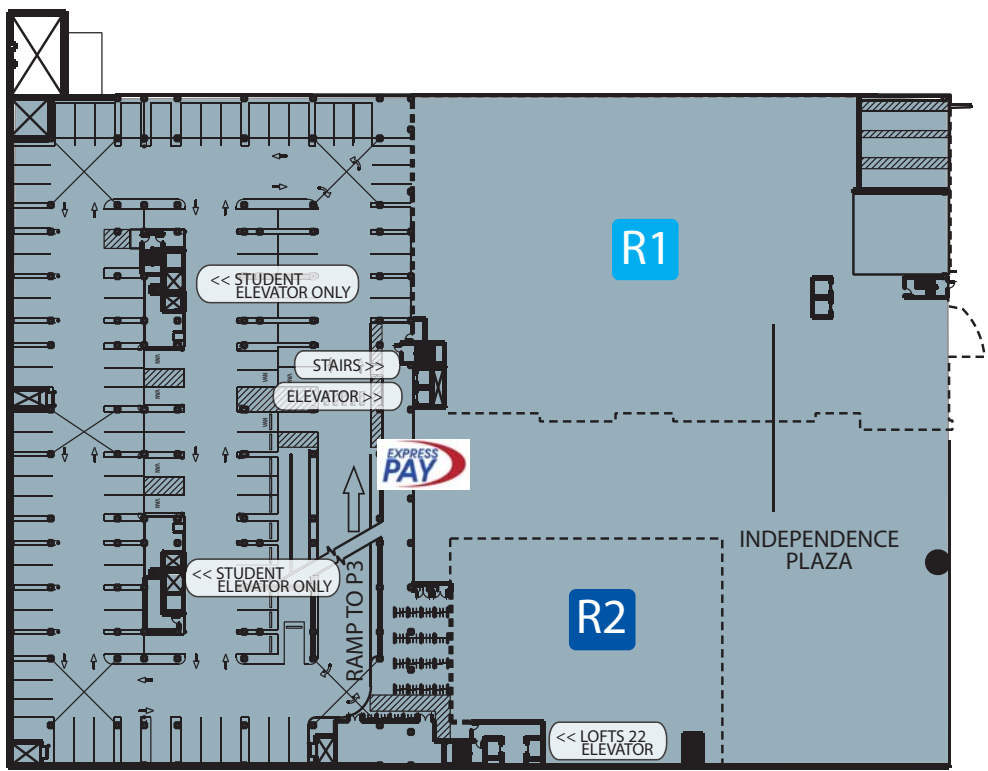

P2

Garage B Level P2

- P5 ORANGE**
 - The Towers
 - Metro 1 Office Building
 - Belcrest Road
- P4 PURPLE**
 - Royale 14 Theatre, Restaurants
 - Independence Plaza
 - America Boulevard
 - Express Pay Station
- P3 RED**
 - Parking
- P2 GREEN**
 - Parking
- P1 BLUE**
 - Parking

- VISITOR PARKING ZONE
- ONE INDEPENDENCE PLAZA RESERVED PARKING

P3

Garage B Level P3

- P5 ORANGE**
 - The Towers
 - Metro 1 Office Building
 - Belcrest Road
- P4 PURPLE**
 - Royale 14 Theatre, Restaurants
 - Independence Plaza
 - America Boulevard
 - Express Pay Station
- P3 RED**
 - Parking
- P2 GREEN**
 - Parking
- P1 BLUE**
 - Parking

- VISITOR PARKING ZONE
- PLAZA LOFTS 22 RESERVED PARKING

P4

Garage B Level P4

- P5 ORANGE**
 - The Towers
 - Metro 1 Office Building
 - Belcrest Road
- P4 PURPLE**
 - Royale 14 Theatre, Restaurants
 - Independence Plaza
 - America Boulevard
 - Express Pay Station
- P3 RED**
 - Parking
- P2 GREEN**
 - Parking
- P1 BLUE**
 - Parking