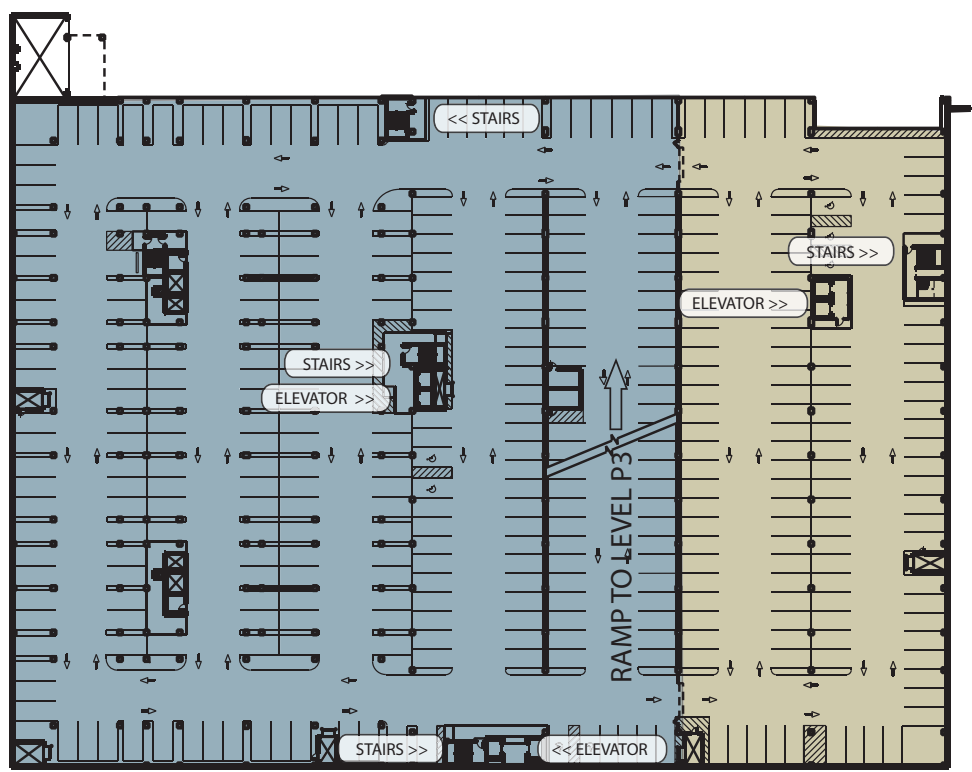

P2

Garage B Level P2

- P5 ORANGE**
 - The Towers
 - Metro 1 Office Building
 - Belcrest Road
- P4 PURPLE**
 - Royale 14 Theatre, Restaurants
 - Independence Plaza
 - America Boulevard
 - Express Pay Station
- P3 RED**
 - Parking
- P2 GREEN**
 - Parking
- P1 BLUE**
 - Parking

- VISITOR PARKING ZONE
- ONE INDEPENDENCE PLAZA RESERVED PARKING

P3

Garage B Level P3

- P5 ORANGE**
 - The Towers
 - Metro 1 Office Building
 - Belcrest Road
- P4 PURPLE**
 - Royale 14 Theatre, Restaurants
 - Independence Plaza
 - America Boulevard
 - Express Pay Station
- P3 RED**
 - Parking
- P2 GREEN**
 - Parking
- P1 BLUE**
 - Parking

- VISITOR PARKING ZONE
- PLAZA LOFTS 22 RESERVED PARKING

P4

Garage B Level P4

- P5 ORANGE**
 - The Towers
 - Metro 1 Office Building
 - Belcrest Road
- P4 PURPLE**
 - Royale 14 Theatre, Restaurants
 - Independence Plaza
 - America Boulevard
 - Express Pay Station
- P3 RED**
 - Parking
- P2 GREEN**
 - Parking
- P1 BLUE**
 - Parking