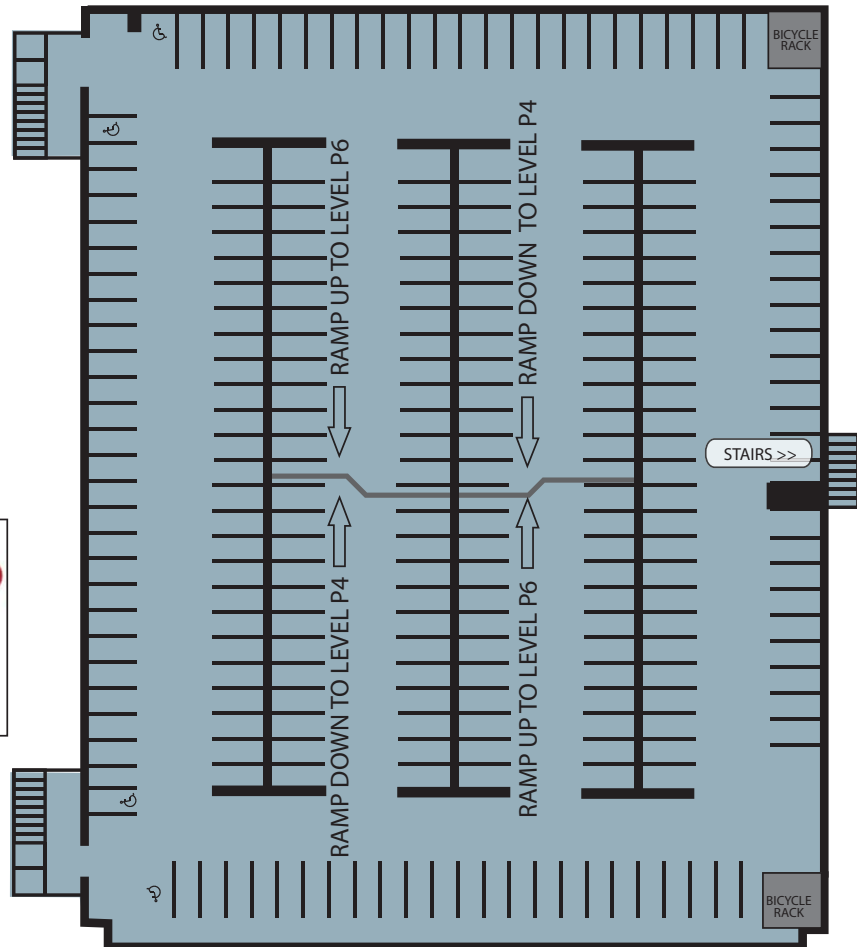

P5

Garage A Level P5

- **P6** YELLOW - Parking
- **P5** ORANGE - Parking
- **P4** PURPLE - Parking
- **P3** RED - Parking
- **P2** GREEN - Parking, Royale 14 Cinema, Retail / Restaurants, Express Pay Station
- **P1** BLUE - Parking, Metro 3, Metro 4

Express Pay Station located in P2 South Elevator Lobby