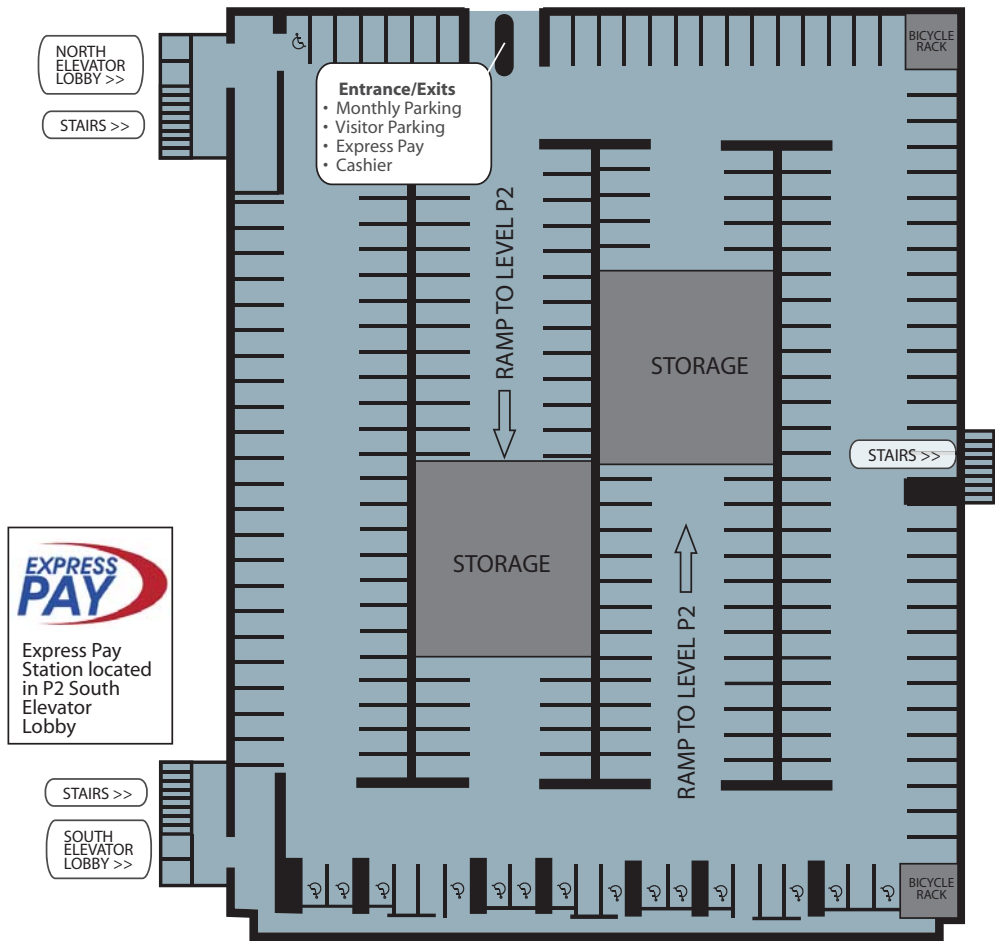

## Garage A Level P1

- P6** YELLOW • Parking
- P5** ORANGE • Parking
- P4** PURPLE • Parking
- P3** RED • Parking
- P2** GREEN • Parking  
• Royale 14 Cinema  
• Retail / Restaurants  
• Express Pay Station
- P1** BLUE • Parking  
• Metro 3  
• Metro 4

Express Pay Station located in P2 South Elevator Lobby

FUTURE RETAIL	
<b>R1</b>	<ul style="list-style-type: none"> <li>• Old Dominion Brew House</li> <li>• Wild Onion</li> <li>• Soup Man</li> </ul>
<b>R2</b>	<ul style="list-style-type: none"> <li>• Future Retail</li> </ul>
<b>R3</b>	<ul style="list-style-type: none"> <li>• Royale 14 Movie Theatre</li> <li>• Wow Cafe</li> <li>• Carolina Kitchen</li> </ul>
<b>R4</b>	<ul style="list-style-type: none"> <li>• Three Brothers</li> <li>• Smoothie King</li> <li>• Qdoba Mexican Grill</li> </ul>
<b>R5</b>	<ul style="list-style-type: none"> <li>• Kudo Beans</li> <li>• Wireless Toyz</li> <li>• Five Guys</li> </ul>
<b>R6</b>	<ul style="list-style-type: none"> <li>• Future Retail, Residential and Office</li> </ul>

## Garage A Level P2

- P6** YELLOW • Parking
- P5** ORANGE • Parking
- P4** PURPLE • Parking
- P3** RED • Parking
- P2** GREEN • Parking  
• Royale 14 Cinema  
• Retail / Restaurants  
• Express Pay Station
- P1** BLUE • Parking  
• Metro 3  
• Metro 4

## Garage A Level P3

- P6 YELLOW** - Parking
- P5 ORANGE** - Parking
- P4 PURPLE** - Parking
- P3 RED** - Parking
- P2 GREEN** - Parking, Royale 14 Cinema, Retail / Restaurants, Express Pay Station
- P1 BLUE** - Parking, Metro 3, Metro 4