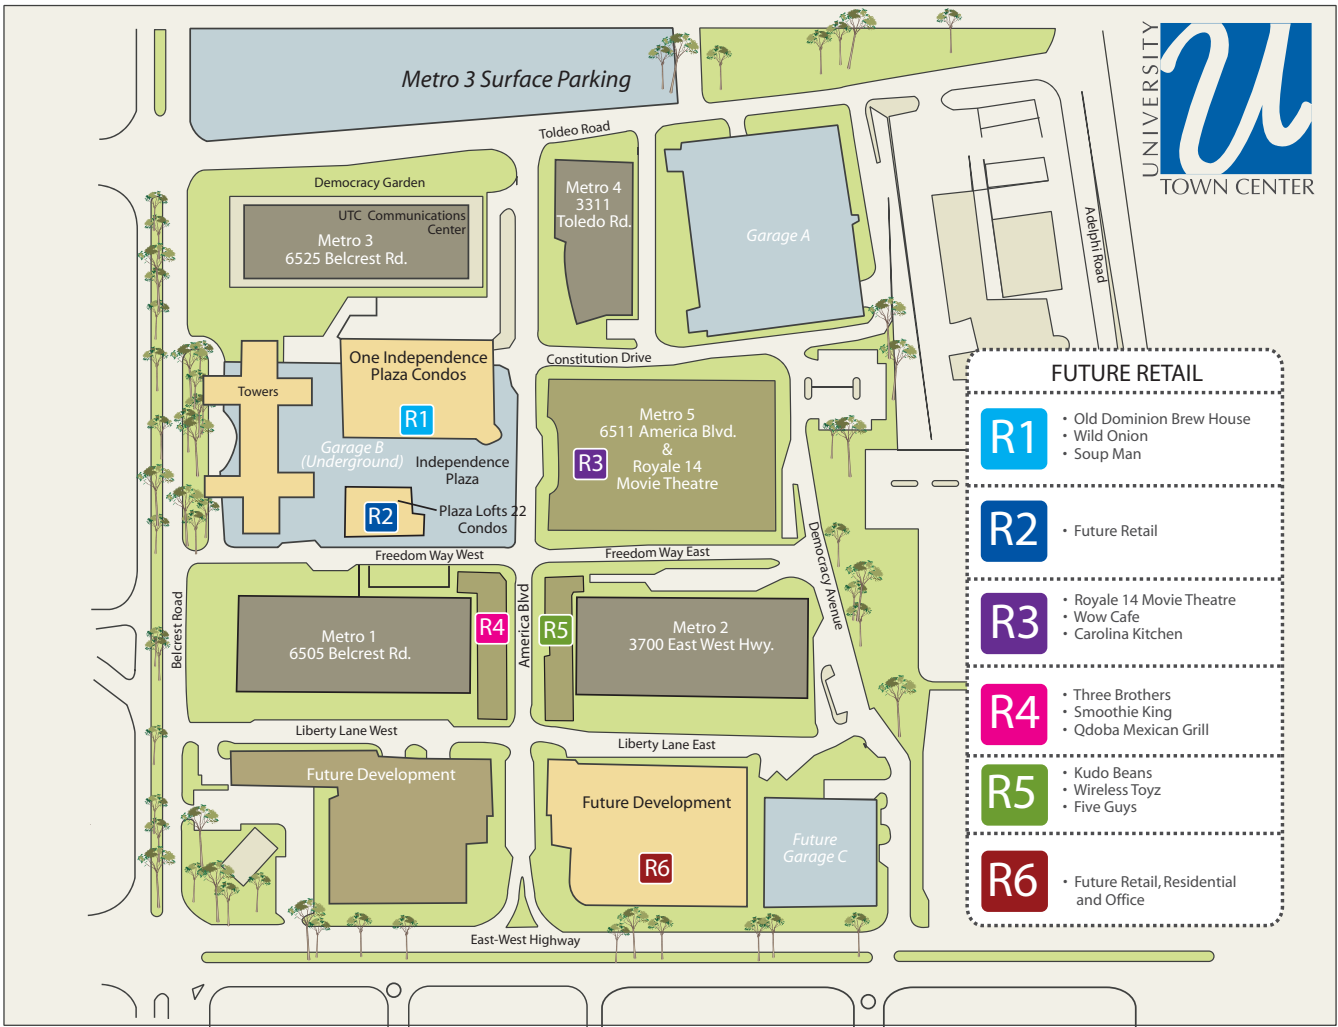

Express Pay Station located in P2 South Elevator Lobby

FUTURE RETAIL	
<b>R1</b>	<ul style="list-style-type: none"> <li>• Old Dominion Brew House</li> <li>• Wild Onion</li> <li>• Soup Man</li> </ul>
<b>R2</b>	<ul style="list-style-type: none"> <li>• Future Retail</li> </ul>
<b>R3</b>	<ul style="list-style-type: none"> <li>• Royale 14 Movie Theatre</li> <li>• Wow Cafe</li> <li>• Carolina Kitchen</li> </ul>
<b>R4</b>	<ul style="list-style-type: none"> <li>• Three Brothers</li> <li>• Smoothie King</li> <li>• Qdoba Mexican Grill</li> </ul>
<b>R5</b>	<ul style="list-style-type: none"> <li>• Kudo Beans</li> <li>• Wireless Toyz</li> <li>• Five Guys</li> </ul>
<b>R6</b>	<ul style="list-style-type: none"> <li>• Future Retail, Residential and Office</li> </ul>

## Garage A Level P3

- P6 YELLOW** - Parking
- P5 ORANGE** - Parking
- P4 PURPLE** - Parking
- P3 RED** - Parking
- P2 GREEN** - Parking, Royale 14 Cinema, Retail / Restaurants, Express Pay Station
- P1 BLUE** - Parking, Metro 3, Metro 4

NORTH ELEVATOR LOBBY >>

STAIRS >>

Express Pay Station located in P2 South Elevator Lobby

STAIRS >>

SOUTH ELEVATOR LOBBY >>

**Garage A  
Level P4**

- P6 YELLOW** - Parking
- P5 ORANGE** - Parking
- P4 PURPLE** - Parking
- P3 RED** - Parking
- P2 GREEN** - Parking  
Royale 14 Cinema  
Retail / Restaurants  
Express Pay Station
- P1 BLUE** - Parking  
Metro 3  
Metro 4

NORTH ELEVATOR LOBBY >>

STAIRS >>

**EXPRESS PAY**

Express Pay Station located in P2 South Elevator Lobby

STAIRS >>

SOUTH ELEVATOR LOBBY >>