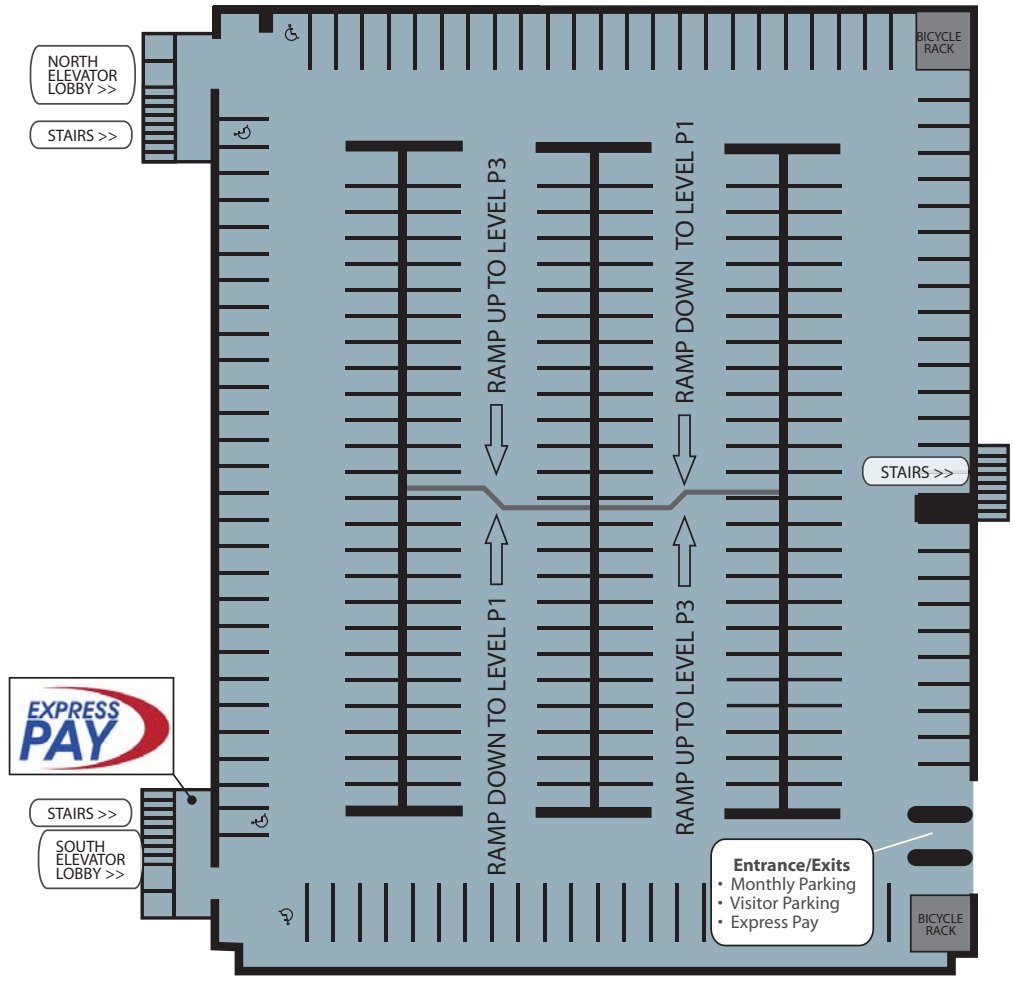

## Garage A Level P1

- P6** YELLOW • Parking
- P5** ORANGE • Parking
- P4** PURPLE • Parking
- P3** RED • Parking
- P2** GREEN • Parking  
• Royale 14 Cinema  
• Retail / Restaurants  
• Express Pay Station
- P1** BLUE • Parking  
• Metro 3  
• Metro 4

Express Pay Station located in P2 South Elevator Lobby

FUTURE RETAIL	
<b>R1</b>	<ul style="list-style-type: none"> <li>• Old Dominion Brew House</li> <li>• Wild Onion</li> <li>• Soup Man</li> </ul>
<b>R2</b>	<ul style="list-style-type: none"> <li>• Future Retail</li> </ul>
<b>R3</b>	<ul style="list-style-type: none"> <li>• Royale 14 Movie Theatre</li> <li>• Wow Cafe</li> <li>• Carolina Kitchen</li> </ul>
<b>R4</b>	<ul style="list-style-type: none"> <li>• Three Brothers</li> <li>• Smoothie King</li> <li>• Qdoba Mexican Grill</li> </ul>
<b>R5</b>	<ul style="list-style-type: none"> <li>• Kudo Beans</li> <li>• Wireless Toyz</li> <li>• Five Guys</li> </ul>
<b>R6</b>	<ul style="list-style-type: none"> <li>• Future Retail, Residential and Office</li> </ul>

## Garage A Level P2

- P6** YELLOW • Parking
- P5** ORANGE • Parking
- P4** PURPLE • Parking
- P3** RED • Parking
- P2** GREEN • Parking  
• Royale 14 Cinema  
• Retail / Restaurants  
• Express Pay Station
- P1** BLUE • Parking  
• Metro 3  
• Metro 4

## Garage A Level P3

- P6 YELLOW** - Parking
- P5 ORANGE** - Parking
- P4 PURPLE** - Parking
- P3 RED** - Parking
- P2 GREEN** - Parking, Royale 14 Cinema, Retail / Restaurants, Express Pay Station
- P1 BLUE** - Parking, Metro 3, Metro 4