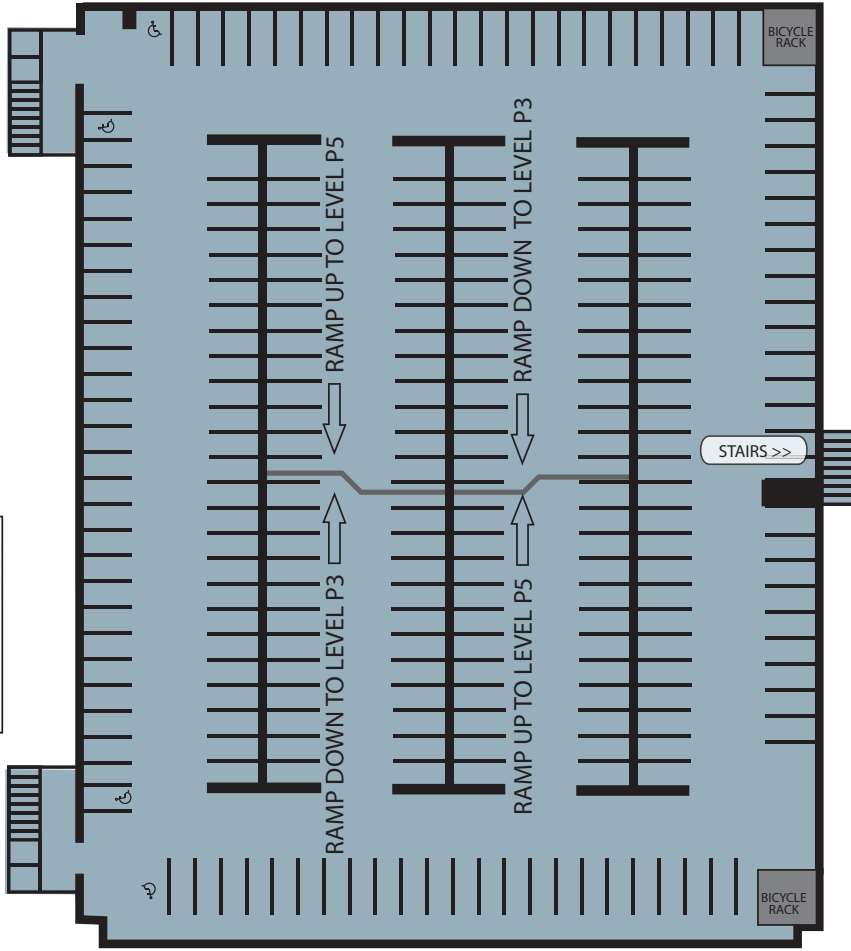

- **P6 YELLOW** - Parking
- **P5 ORANGE** - Parking
- **P4 PURPLE** - Parking
- **P3 RED** - Parking
- **P2 GREEN** - Parking
  Royale 14 Cinema
  Retail / Restaurants
  Express Pay Station
- **P1 BLUE** - Parking
  Metro 3
  Metro 4

NORTH ELEVATOR LOBBY >>

STAIRS >>

EXPRESS PAY

Express Pay Station located in P2 South Elevator Lobby

STAIRS >>

SOUTH ELEVATOR LOBBY >>