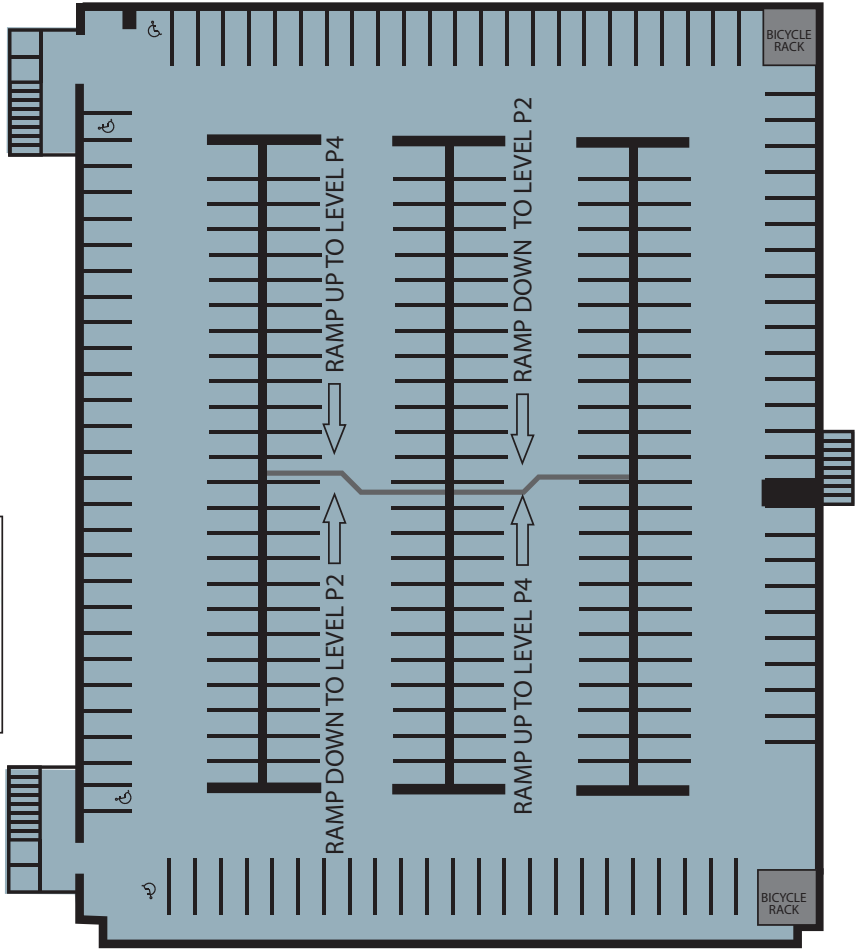

P3

Garage A Level P3

- **P6 YELLOW** - Parking
- **P5 ORANGE** - Parking
- **P4 PURPLE** - Parking
- **P3 RED** - Parking
- **P2 GREEN** - Parking, Royale 14 Cinema, Retail / Restaurants, Express Pay Station
- **P1 BLUE** - Parking, Metro 3, Metro 4

NORTH ELEVATOR LOBBY >>

STAIRS >>

Express Pay Station located in P2 South Elevator Lobby

STAIRS >>

SOUTH ELEVATOR LOBBY >>